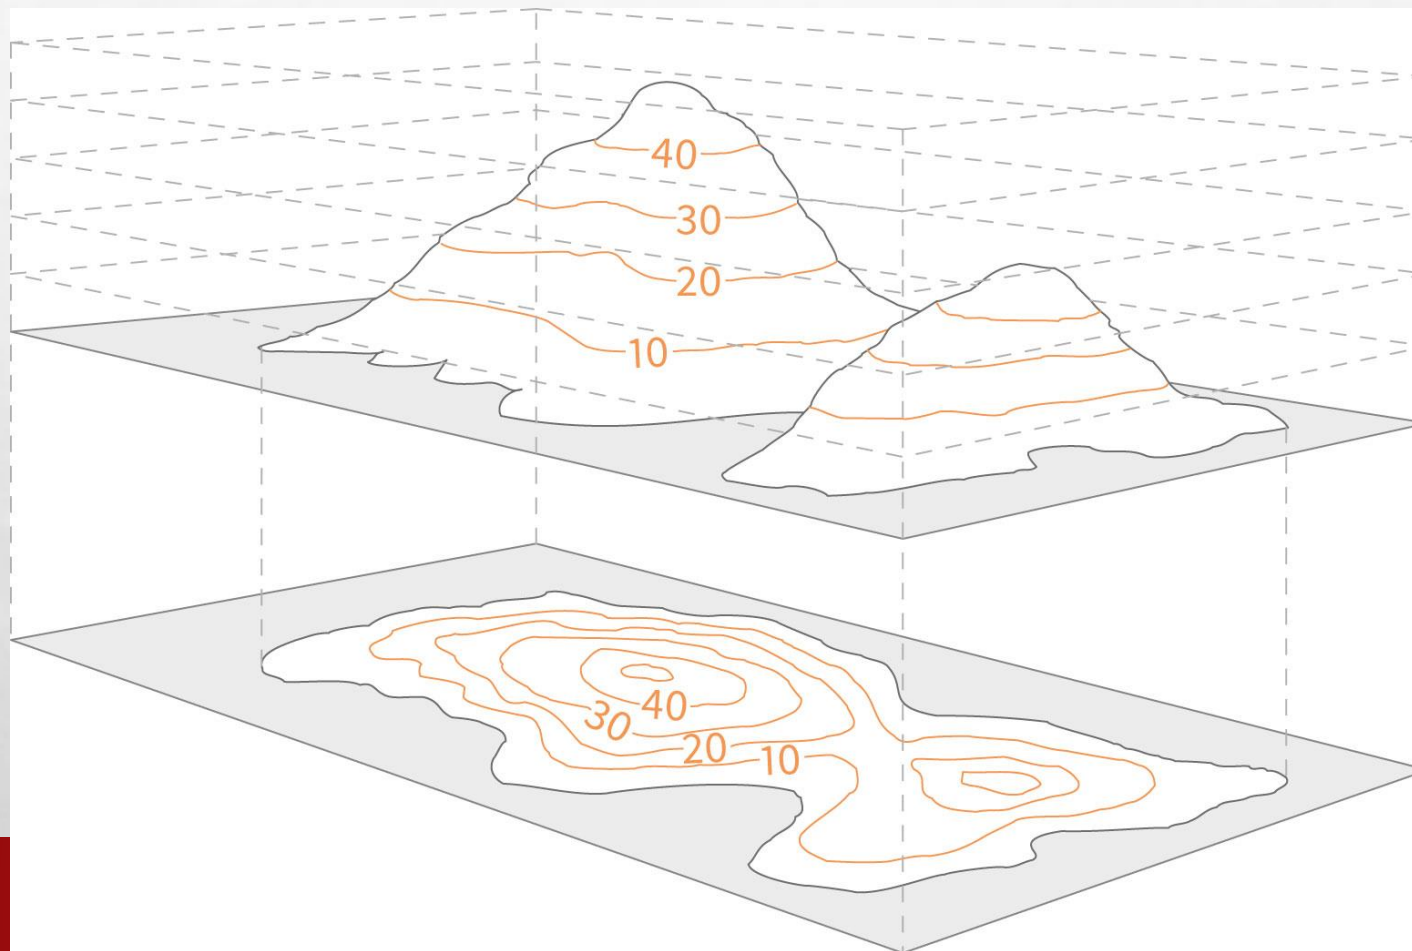

CONTOUR LINES

MIAMI VALLEY YOUNG MARINES

WHAT ARE CONTOUR LINES?

HOW TO READ THEM

GAME TIME

HILL

RIDGE

VALLEY

SADDLE

DEPRESSION

DRAW

SPUR

CLIFF

USING YOUR HAND...